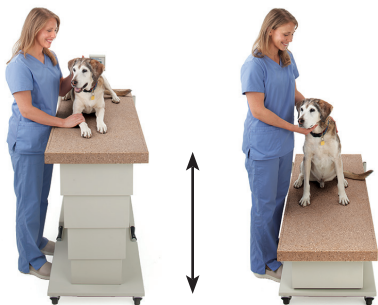

In addition to height adjustment, the free-standing Elite Table provides complete access to the patient from all 4 sides for more thorough exams.

The Elite Table is also patient friendly and fear free. The warm feeling Corian® top is non-slip and non-reflective, so your patients can stand comfortably and calmly during an exam.

With its Corian® top, electric lift, and enclosed column, the Olympic Elite Exam Room Lift Table makes every exam room more efficient and welcoming.

## **Accessories available**

Choice of helpful accessories mounted on swing arms, fit into sockets. No tools required.

- **Exam Light** LED, adjustable spot, flexible gooseneck, #51614.
- **Laptop Tray** Securely holds your computer, #51615.
- **Swiveling Instrument Tray** (not shown) Holds supplies at fingertips, #51612.
- **Storage Shelf** Mounts at end of table, 11" x 20", #51613.
- **IV Pole** (not shown) Fits into sockets, #51611.

### Adjustable height

Better patient presentation for all patients—large and small – during any type of examination. Also, adjusts to comfortable standing or seated height for operator. Smooth, quiet electric lift has a capacity of 250 pounds. 2 foot switches, one on each side.