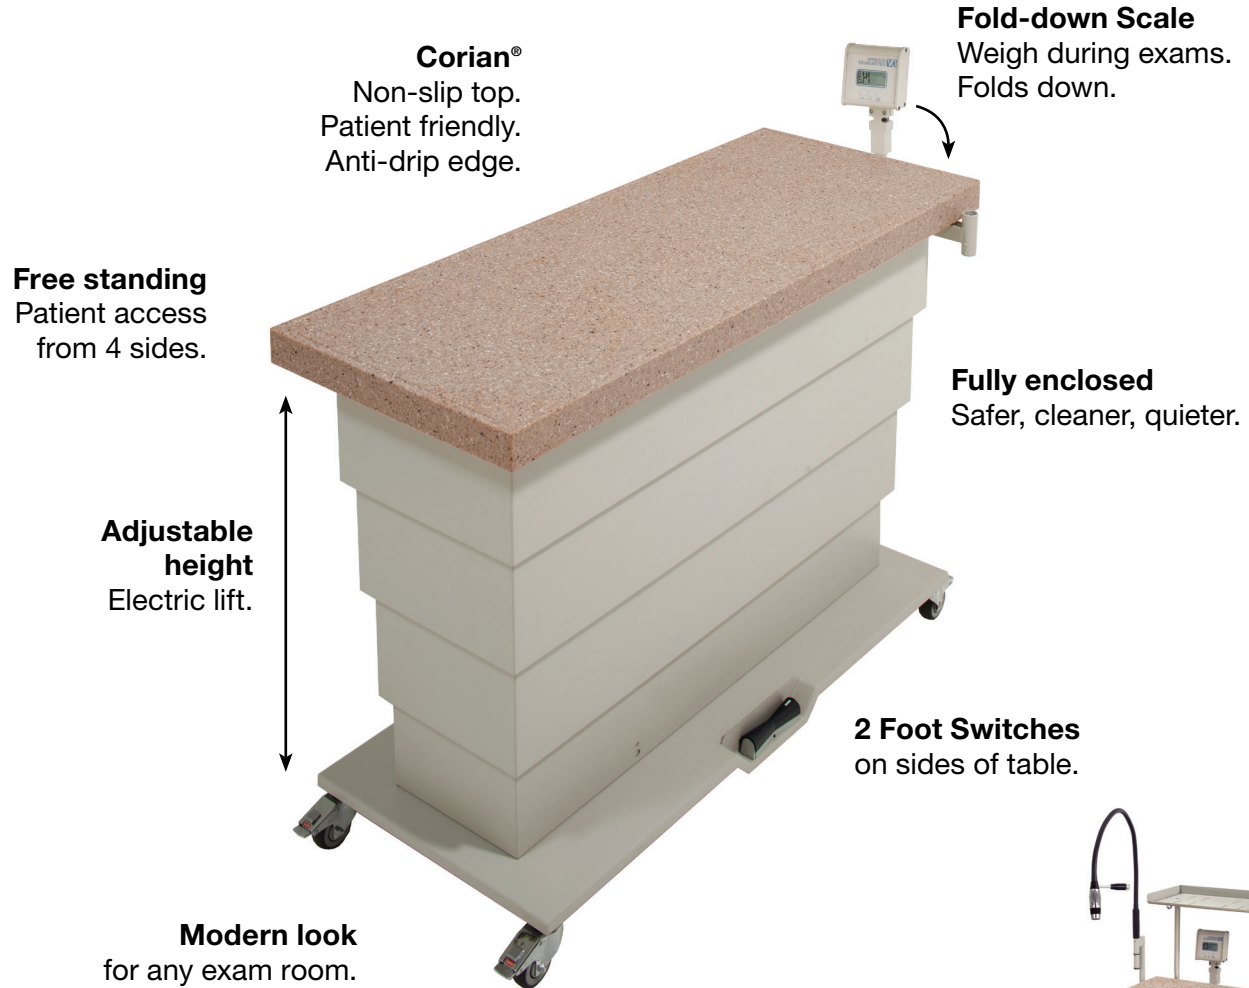

# OLYMPIC ELITE EXAM LIFT™

***New – more efficient exam room table  
Saves time – Improves care – Patient friendly***

The new Olympic Elite Exam Room Lift Table improves patient care and saves time on every examination. The electric lift provides perfect patient presentation for large and small animals, and the patient can be raised or lowered during the exam for better visualization and minor treatment.

In addition to height adjustment, the free-standing Elite Table provides complete access to the patient from all 4 sides for more thorough exams.

The Elite Table is also patient friendly and fear free. The warm feeling Corian® top is non-slip and non-reflective, so your patients can stand comfortably and calmly during an exam.

And with the Elite Table you no longer have to lift a heavy dog risking injury for your staff. It complies with ergonomic standards. For added safety and cleanliness, the electric lift column is fully enclosed.

### Adjustable height

Better patient presentation for all patients—large and small – during any type of examination. Also, adjusts to comfortable standing or seated height for operator. Smooth, quiet electric lift has a capacity of 250 pounds. 2 foot switches, one on each side.