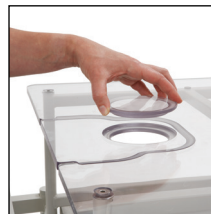

Probe Holders

The swing arm also has holder for 3 probes of various sizes. Convenient, saves time.

Foot Switch

Lets operator adjust height of table during a scan.

Abdominal scans

Place your preferred V-positioner on the table for dorsal recumbent positioning. Adjust table height for operator comfort, seated or standing.

Covers for cutouts

Covers fit into cutouts to provide a solid surface. Note: small probe hole in the cover for scanning small animals. An additional cover fits small hole.

Armrests

Two gel pad armrests. Angle of each armrest can be adjusted to help reduce strain.