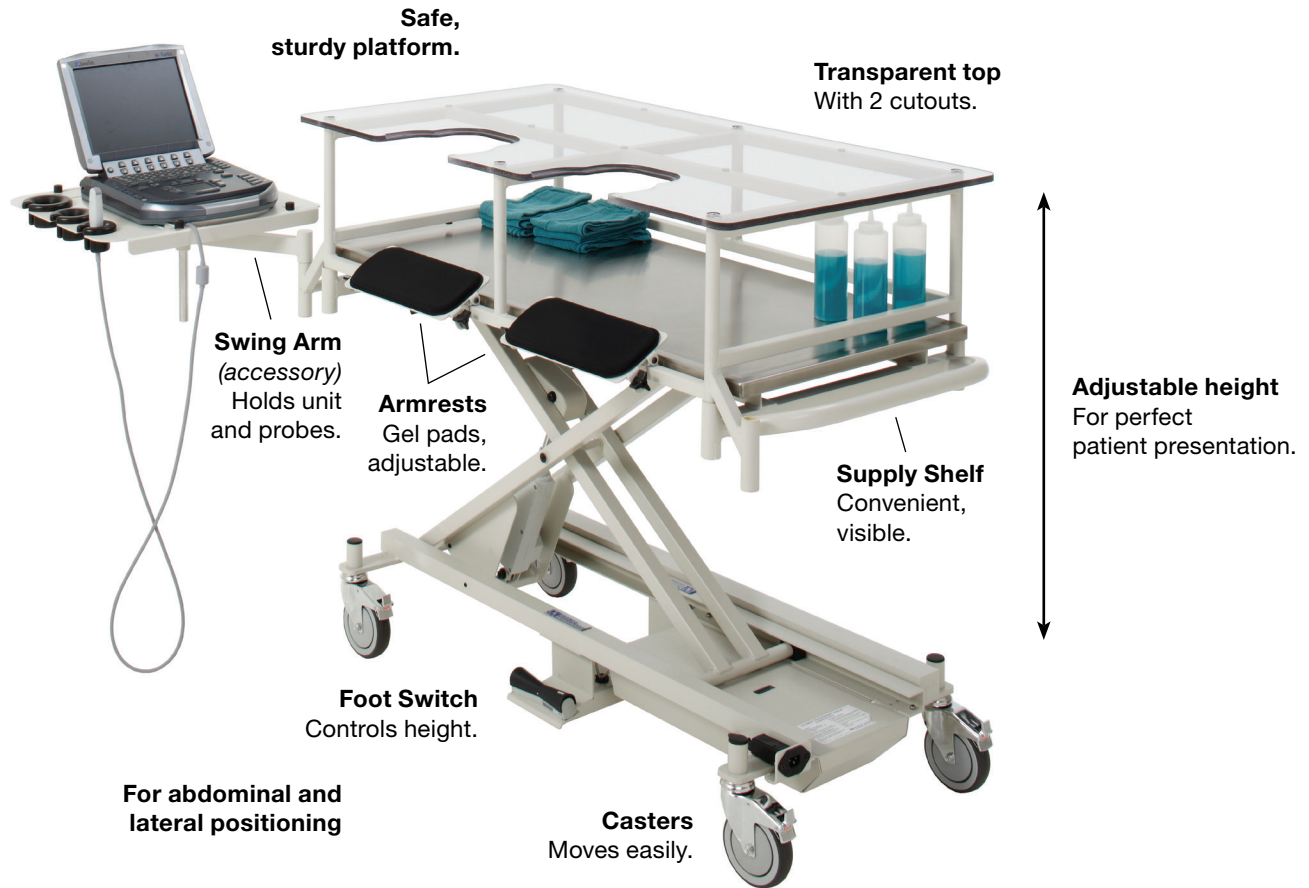

OLYMPIC ULTRASOUND TABLE™

NEW! With adjustable height
Ergonomic comfort – Saves time

This is the first height adjustable table designed especially for veterinary ultrasound. It incorporates several unique features to help improve imaging in any patient position – dorsal or lateral – and to enhance comfort for the operator and assistant.

With the electric lift you can adjust the table height for perfect presentation of both large and small animals and to minimize physical strain for the operator during long scans. Two adjustable gel pad armrests add to operator comfort.

A heavy-duty swing arm can support your portable ultrasound machine so you can position it at your fingertips to save time. Three probes can be conveniently stored on this same swing arm, and the arm pushes out of the way when you are setting up the patient.

The Olympic table has two special cutouts in the transparent top that provide access for echocardiography, and the transparent top makes probe positioning easier and more certain. The cutout has covers that can be used when smaller animals are positioned near the side of the table.